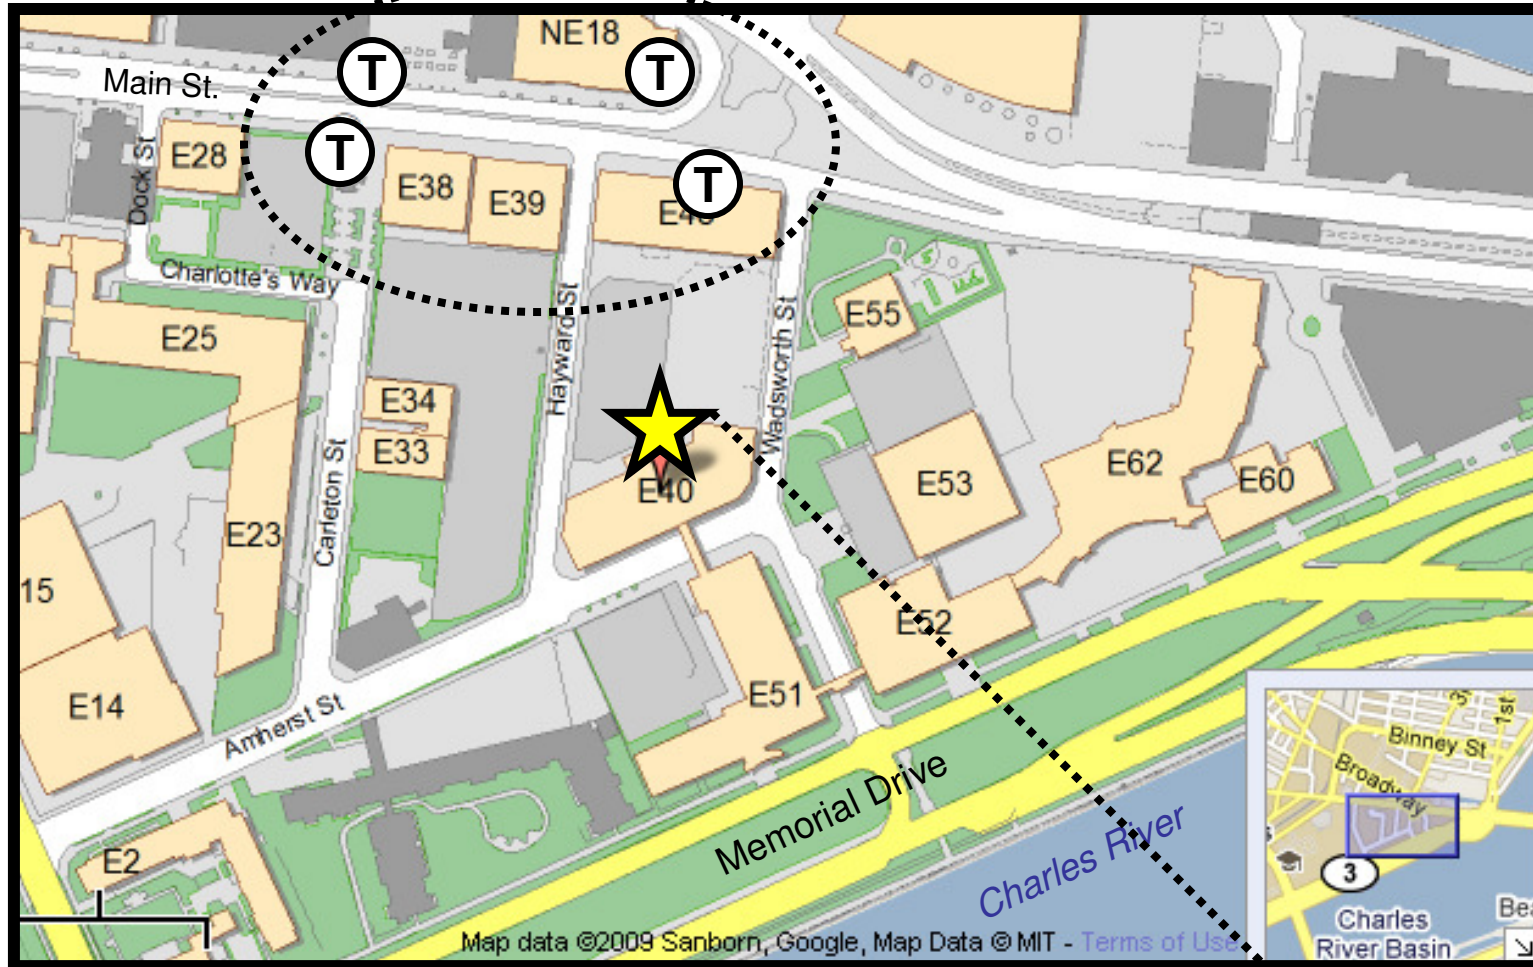

The Kendall Square T stop on the MBTA's Red Line
Get directions for the T from: <http://www.mbta.com/>

map from: <http://whereis.mit.edu/>

ESD headquarters is in MIT building E40. E40 is also known as the Muckley Building. Its street address is: